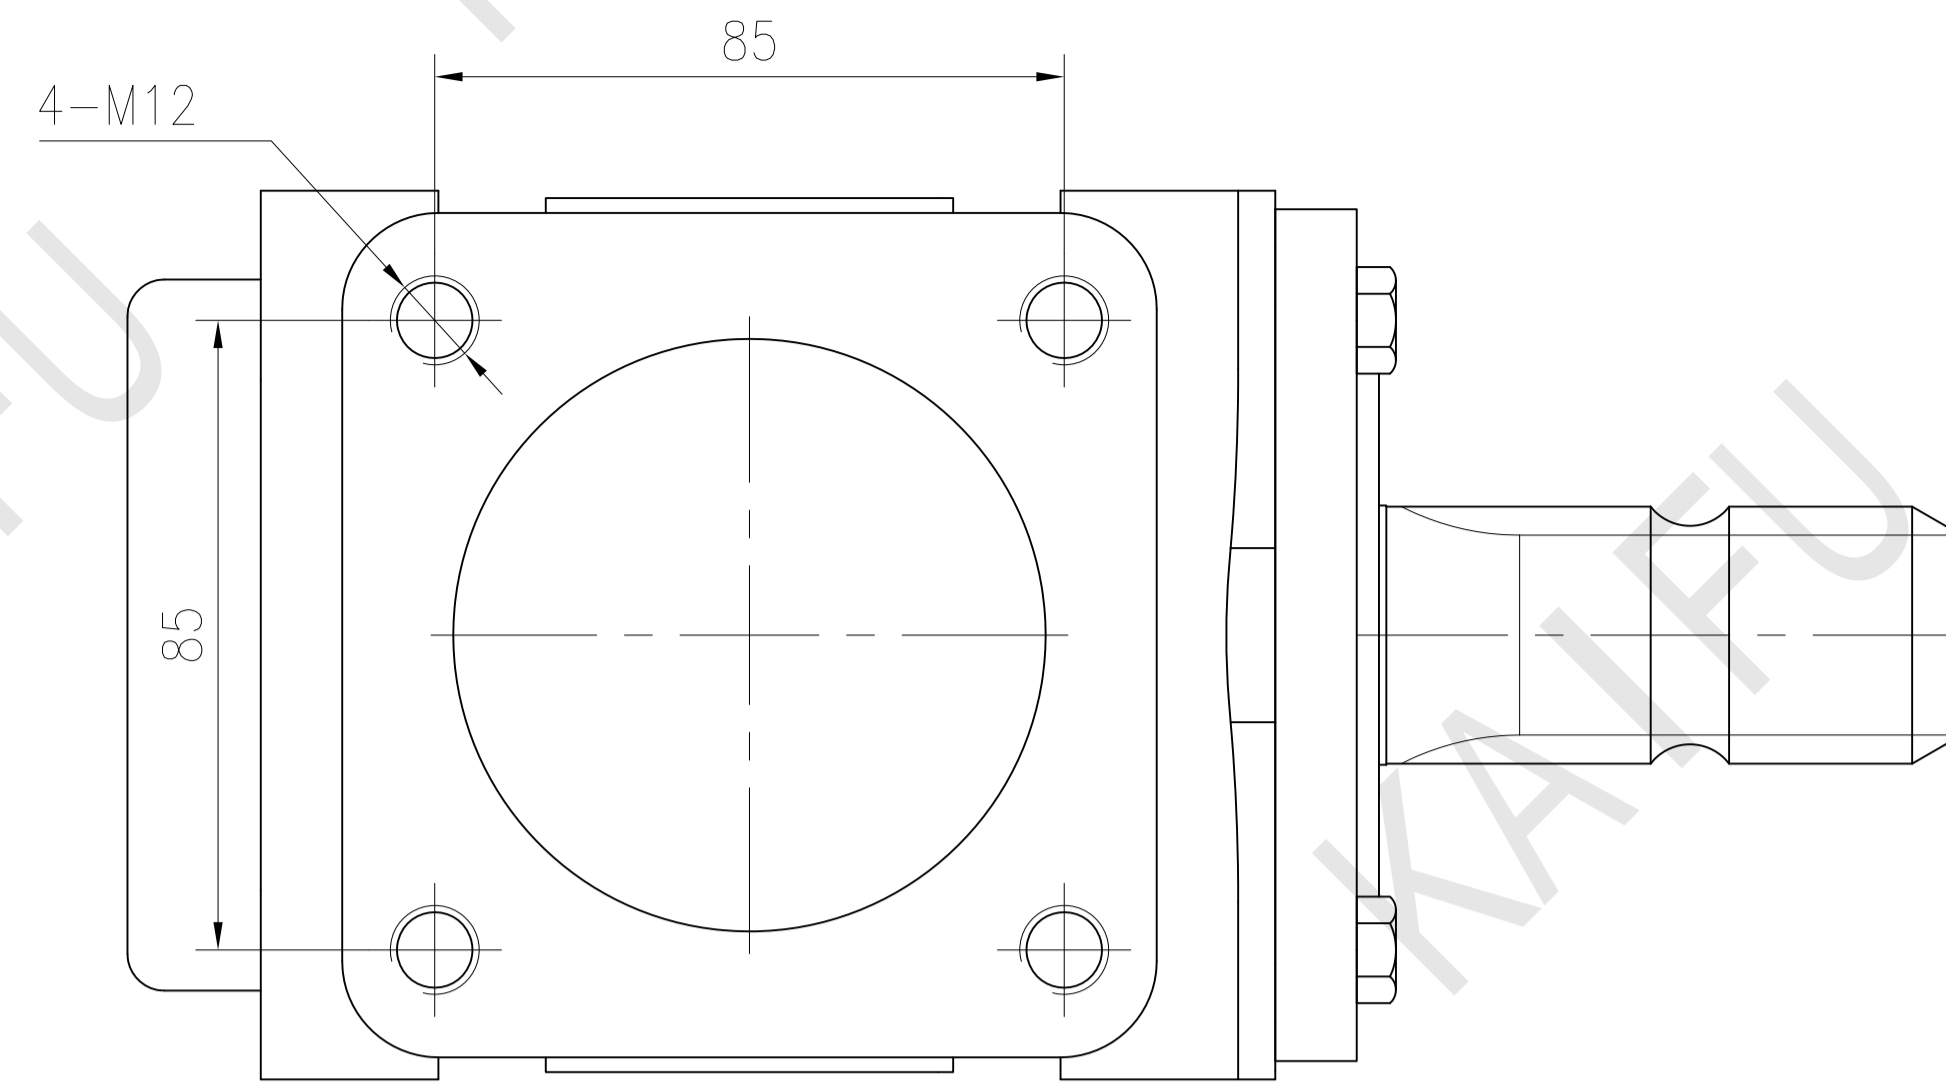

KF030R290Z0200

View from M

Input power		Input speed	Output torque	Ratio	Weight	Gear parameter		
HP	KW	r.p.m	Nm	i	kg	Z1	Z2	M
30	22	540	134	1: 2.9	14.5	32	11	3.0

KF030R290Z0200 | KF30
 Changzhou KAI-FU Power Transmission Co.Ltd
 Add: wujin district, changzhou city,
 jiangsu province, P.R. of China.
 Email: daisy.chen@kaifuindustries.com