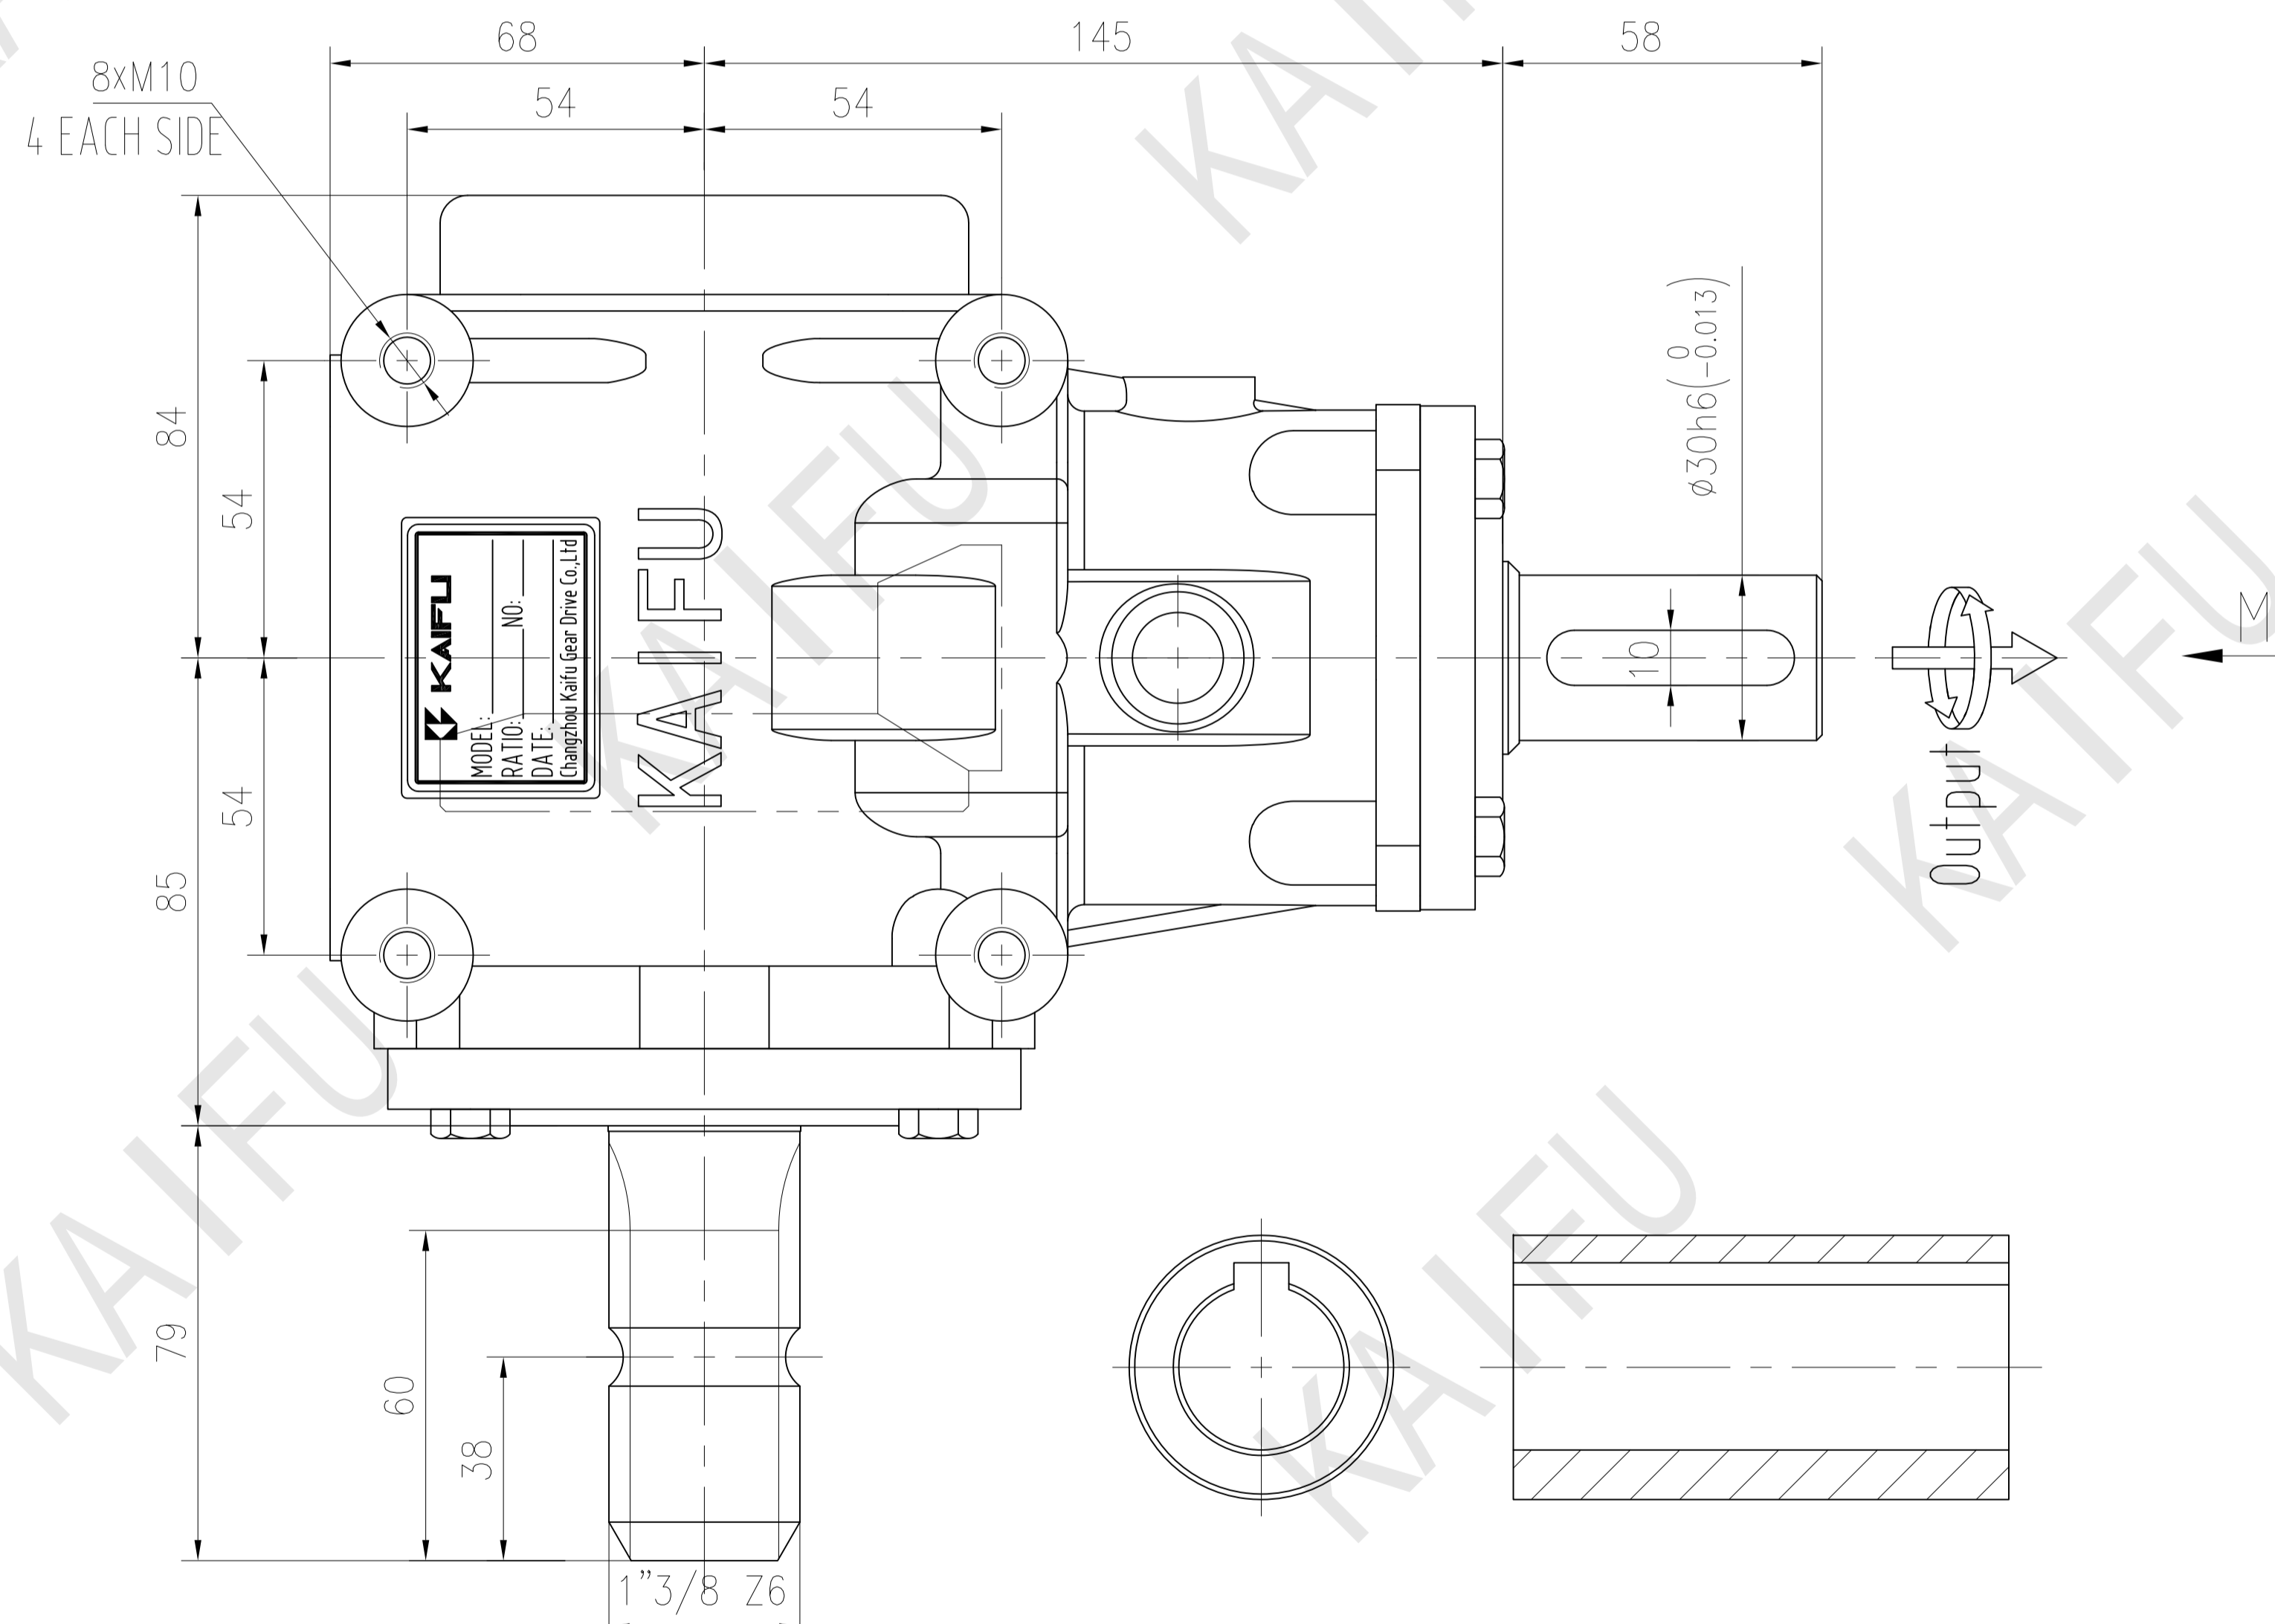

KF030R290Z0200

View from M

Input power		Input speed	Output torque	Ratio	Weight	Gear parameter		
HP	KW	r.p.m	Nm	i	kg	Z1	Z2	M
30	22	540	134	1: 2.9	14.5	32	11	3.0

KF030R290Z0200 | KF30
 Changzhou KAI-FU Power Transmission Co.Ltd
 Add: wujin district, changzhou city,
 jiangsu province, P.R. of China.
 Email: daisy.chen@kaifuindustries.com