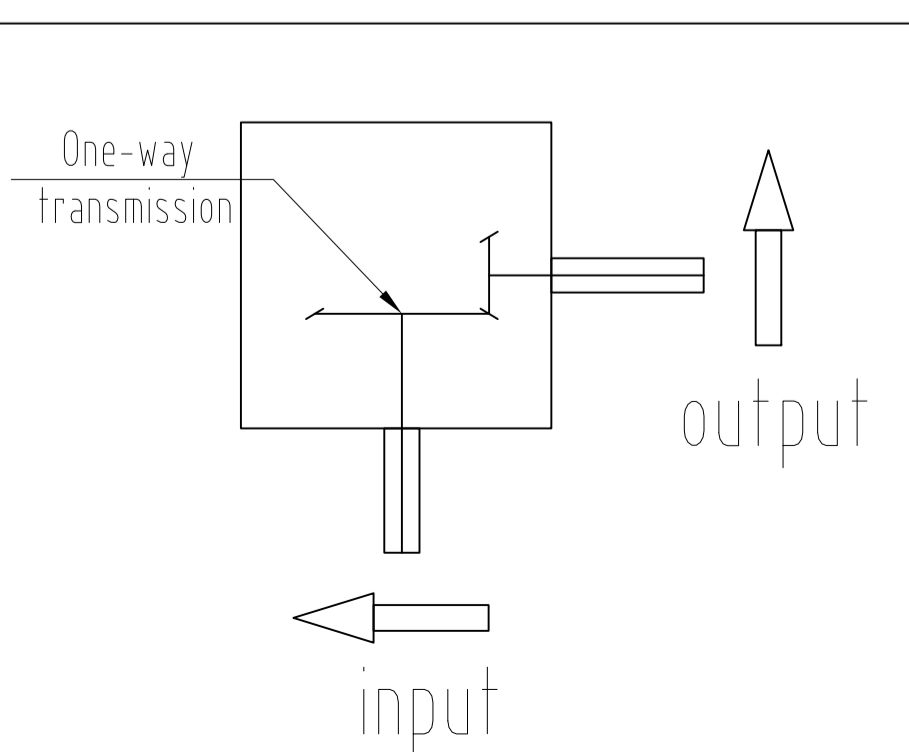

KF030R290Z0200

View from M

Input power		Input speed	Output torque	Ratio	Weight	Gear parameter		
HP	KW	r.p.m	Nm	i	kg	Z1	Z2	M
30	22	540	134	1: 2.9	14.5	32	11	3.0

KF030R290Z0200 | KF30
 Changzhou KAI-FU Power Transmission Co.Ltd
 Add: wujin district, changzhou city,
 jiangsu province, P.R. of China.
 Email: daisy.chen@kaifuindustries.com