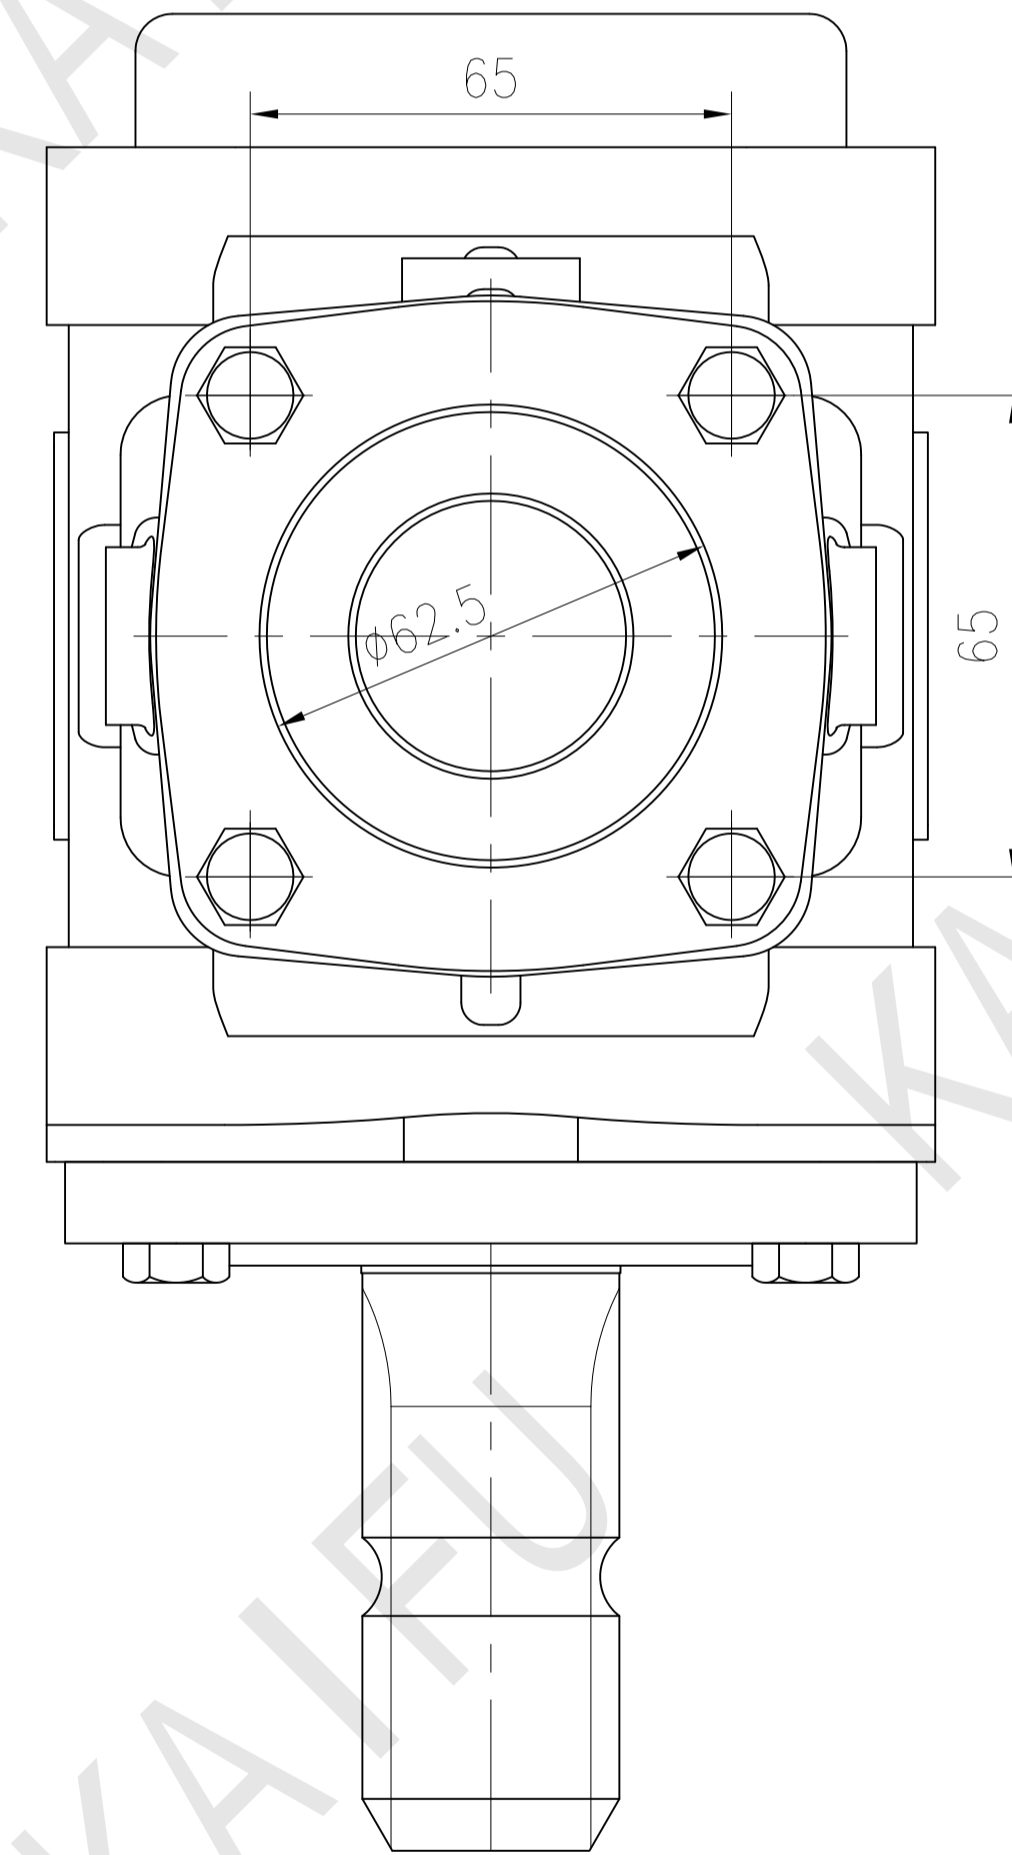

KF030R290Z0200

View from M

Input power		Input speed	Output torque	Ratio	Weight	Gear parameter		
HP	KW	r.p.m	Nm	i	kg	Z1	Z2	M
30	22	540	134	1: 2.9	14.5	32	11	3.0

KF030R290Z0200 | KF30
 Changzhou KAI-FU Power Transmission Co.Ltd
 Add: wujin district, changzhou city,
 jiangsu province, P.R. of China.
 Email: daisy.chen@kaifuindustries.com