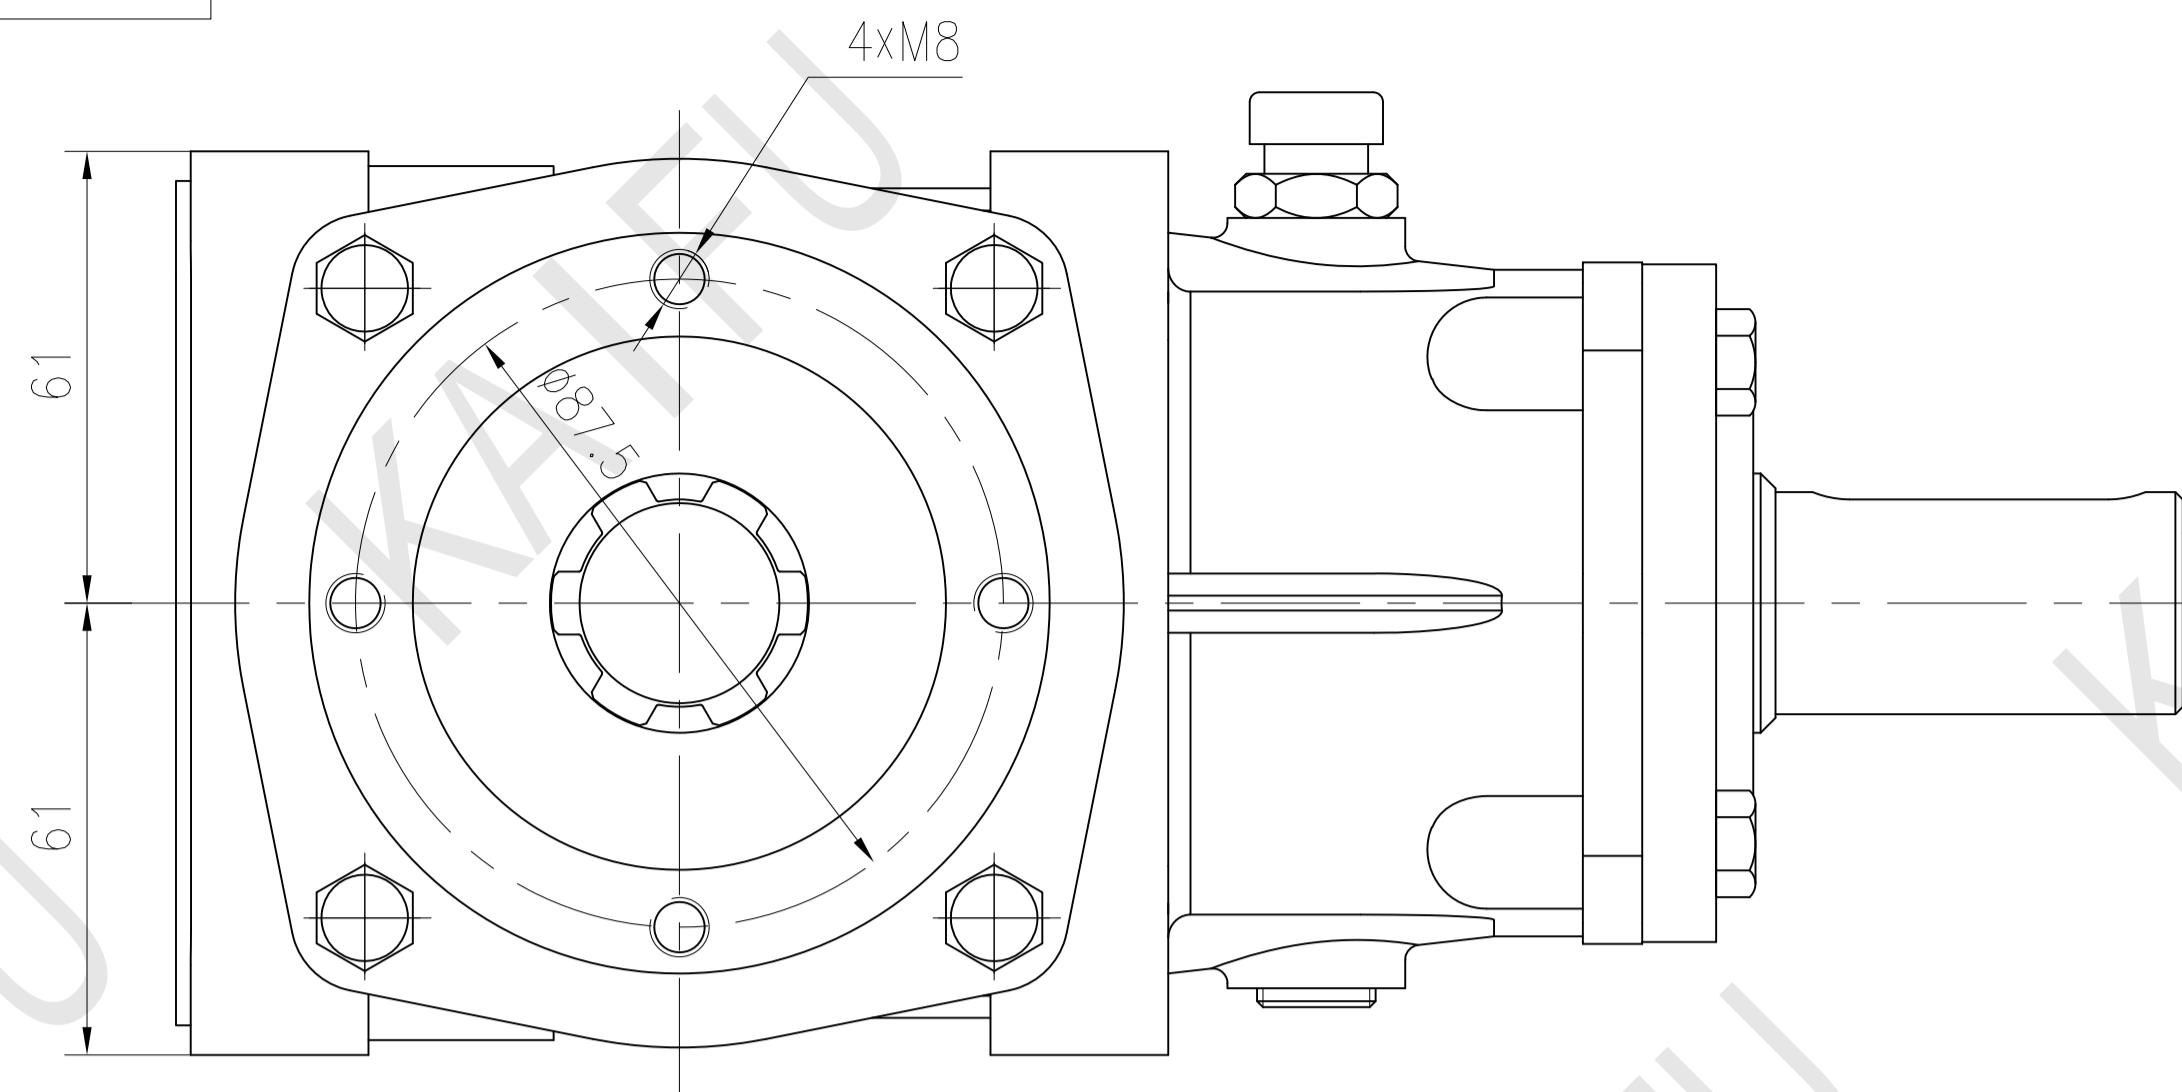

KF030R290Z0200

View from M

Input power		Input speed	Output torque	Ratio	Weight	Gear parameter		
HP	KW	r.p.m	Nm	i	kg	Z1	Z2	M
30	22	540	134	1: 2.9	14.5	32	11	3.0

KF030R290Z0200 | KF30
 Changzhou KAI-FU Power Transmission Co.Ltd
 Add: wujin district, changzhou city,
 jiangsu province, P.R. of China.
 Email: daisy.chen@kaifuindustries.com