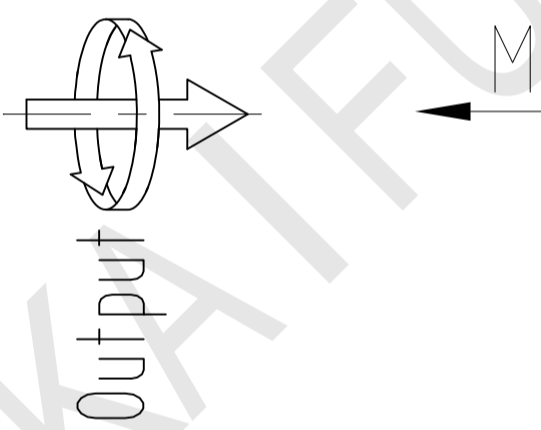

KF030R290Z0200

View from M

Input power		Input speed	Output torque	Ratio	Weight	Gear parameter		
HP	KW	r.p.m	Nm	i	kg	Z1	Z2	M
30	22	540	134	1: 2.9	14.5	32	11	3.0

KF030R290Z0200 | KF30
 Changzhou KAI-FU Power Transmission Co.Ltd
 Add: wujin district, changzhou city,
 jiangsu province, P.R. of China.
 Email: daisy.chen@kaifuindustries.com